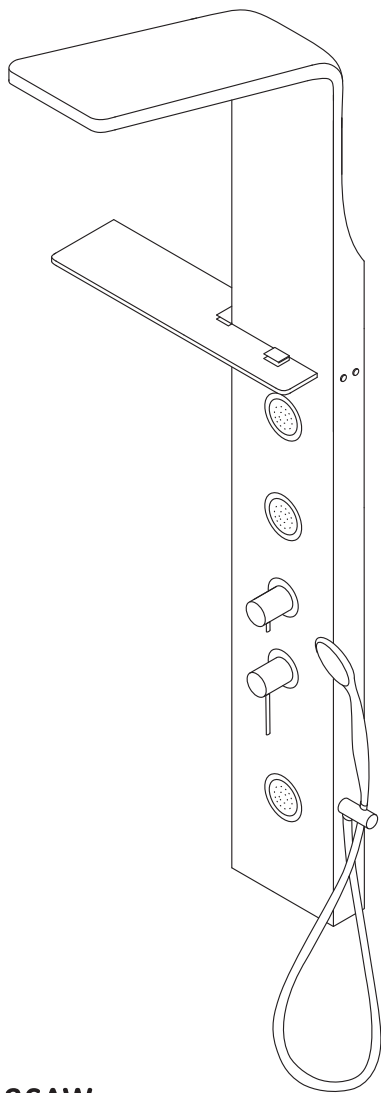

AM·PM

Joy
W85P-2-136AW

ENG Shower panel

RUS Душевая панель